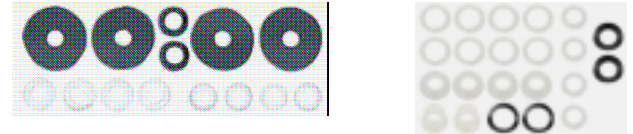

F55254	(67)	RS Headlamp Bushing Kit (CAMARO RS).....14 PC	$ 14.95
F55255	(68-69)	RS Headlamp Bushing Kit (CAMARO RS).....22 PC	$ 14.95