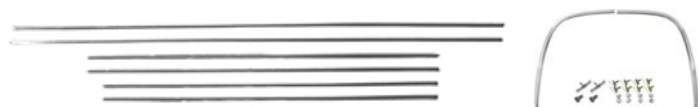

COMPLETE BODY SIDE MOULDING SETS & PARTS

A12550 (64) Side Mld Kit W/O Rear 1/4's (MALIBU SS).....SET/6 $ 279.00
A12470 (64) Fender Side Mld, LH/RH Upper (MALIBU SS).....EACH $ 49.00
A12480 (64) Door Side Moulding, LH Upper (MALIBU SS)..... $ 49.00
A12490 (64) Door Side Moulding, RH Upper (MALIBU SS)..... $ 49.00
A12510 (64) 1/4 Panel Side Mld, LH Upper (MALIBU SS)..... $ 49.00
A12520 (64) 1/4 Panel Side Mld, RH Upper (MALIBU SS)..... $ 49.00
A12530 (64) 1/4 Panel Rear Corner Mlds... (MALIBU SS)..... $ 119.00
A12560 (64) Body Upper Side Mld Clip Kit (MALIBU SS)....SET/10 $ 9.95

A15899 (67) Side Mld Kit W/O Rear 1/4's (2DR CHVL).....SET/6 $ 189.00
A15898 (67) Complete Body Side Mouldings (2DR CHVL).....SET/8 $ 259.00
E15908 (67) Complete Body Side Mouldings (EL CAMINO).....SET/8 $ 249.00

A15900 (68) Complete Body Side Mouldings (2DR CHVL).....SET/6 $ 199.00
A15905 (68) Complete Body Side Mouldings (2DR CHVL SS).....SET/8 $ 259.00
M15910 (68) Complete Body Side Mouldings (EL CAMINO).....SET/8 $ 279.00
A15915 (69) Complete Body Side Mouldings (2DR CHVL).....SET/8 $ 249.00
E15912 (69) Complete Body Side Mouldings (EL CAMINO).....SET/8 $ 279.00

E15920 (70-72) Complete Body Side Mouldings (EL CAMINO)....SET/10 $ 339.00
M15923 (70-72) Complete Body Side Mouldings (MONTE CARLO)..SET/10 $ 359.00
M15924 (70-72) Complete Body Side Mld Clips (MONTE CARLO)...SET/8 $ 79.00