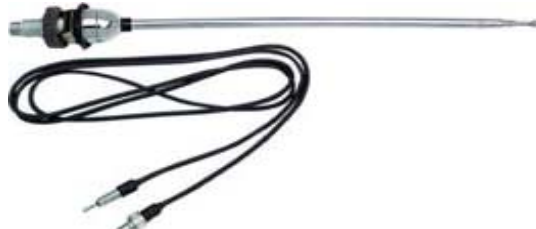

COMPLETE FRONT & REAR ANTENNA ASSEMBLIES

- A25109 (64) Front AM...Antenna Assembly (CHVL/EC/WGN/*IMP)... \$ 69.00
- A25110 (65-67) Front AM...Antenna Assembly (CHVL/EC/WGN/IMP).... \$ 69.00
- A25120 (64-68) Front AM/FM Antenna Assembly (CHVL/EC/WGN/IMP).... \$ 79.00

- A25130 (69-73) Front AM/FM Antenna Assembly (CHVL/EC/*CAM/FB).... \$ 69.00
- A25140 (74-77) Front AM/FM Antenna Assembly (CHEVELLE/EC)..... \$ 49.00

- A25100 (64) Rear AM Antenna Assembly, RH Live.. (CHVL/NOVA/IMP) \$ 69.00
- A25105 (64) Rear AM Antenna Assembly, LH Dummy (CHVL/NOVA/IMP) \$ 59.00
- A25107 (65-67) Rear AM Antenna Assembly, RH Live.. (CHVL/*IMP).... \$ 79.00
- A25108 (65-67) Rear AM Antenna Assembly, LH Dummy (CHVL/*IMP).... \$ 69.00

POWER & AMPLIFIED ANTENNA ASSEMBLIES

- A59830 (64-87) Power Antenna, Mini Model..... (GM CARS) \$ 109.00
- A59832 (64-87) Power Antenna, Semi Automatic..... (GM CARS) \$ 69.00
- A59834 (64-87) Power Antenna, Fully Automatic..... (GM CARS) \$ 89.00
- A59825 Hideaway AM/FM Amplified Antenna W/Cable (GM CARS) \$ 39.00