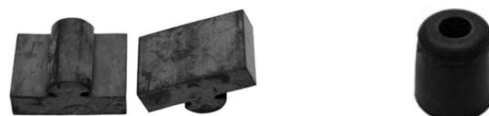

- A45350 (68-72) Rear Hood Bumpers (CHEVELLE/EC/WAGON).....PAIR $ 2.95
- A45360 (73-77) Rear Hood Bumper..(CHEVELLE/EC/MONTE CARLO) ...EACH $ 5.95