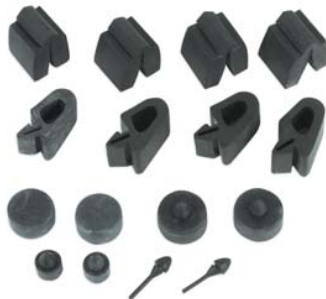

EL CAMINO & WAGON BODY BUMPER KITS

- E46620 (64) Body Bumper Kit (EL CAMINO/2DR WAGON).....SET $ 14.95
- E46625 (65) Body Bumper Kit (EL CAMINO/2DR WAGON).....SET $ 14.95
- E46630 (66) Body Bumper Kit (EL CAMINO/2DR WAGON).....SET $ 14.95
- E46635 (67) Body Bumper Kit (EL CAMINO/2DR WAGON).....SET $ 14.95
- E46640 (68-72) Body Bumper Kit (EL CAMINO/2DR WAGON).....SET $ 14.95
- E46645 (73-79) Body Bumper Kit (EL CAMINO/2DR WAGON).....SET $ 19.95
- E46650 (80-87) Body Bumper Kit (EL CAMINO/2DR WAGON).....SET $ 14.95