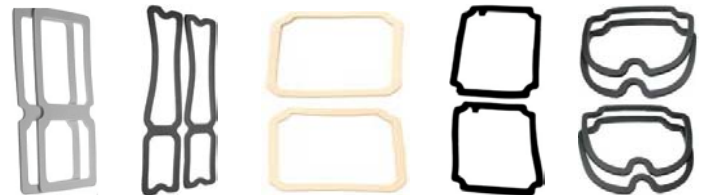

EL CAMINO TAIL LIGHT LENS GASKETS

E36400 (64)	Tail Lens Gaskets (EL CAMINO)	PAIR $ 4.95
E36410 (65)	Tail Lens Gaskets (EL CAMINO)	PAIR $ 4.95
E36500 (66)	Tail Lens Gaskets (EL CAMINO)	PAIR $ 5.95
E36600 (67)	Tail Lens Gaskets (EL CAMINO)	PAIR $ 4.95
E36700 (68-69)	Tail Lens Gaskets (EL CAMINO)	PAIR $ 4.95
E36800 (70-72)	Tail Lens Gaskets (EL CAMINO)	PAIR $ 5.95
E36900 (73-77)	Tail Lens Gaskets (EL CAMINO)	SET/4 $ 9.95