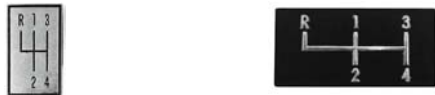

CONSOLE SHIFT PATTERN PLATE EMBLEMS

- A8560 (66-67) Console 4-SPD Shift Plate Emb (CHVL/EC).....EACH $ 12.00
- A8600 (68-72) Console 4-SPD Shift Plate Emb (CHVL/EC/*MC)....EACH $ 12.00